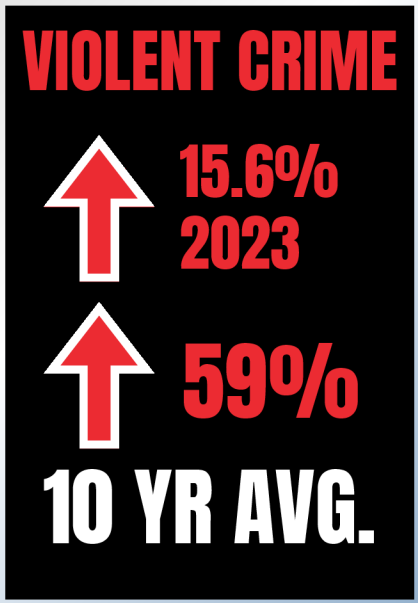

PSOA Public Safety Assessment

SUNNYVALE CRIME RISES STEADILY OVER LAST 10 YEARS*

GUN USE

GUNS & CRIME
Between 2022 and 2023, firearms used in robberies skyrocketed 70%, and firearms used in aggravated assaults rose by 58%