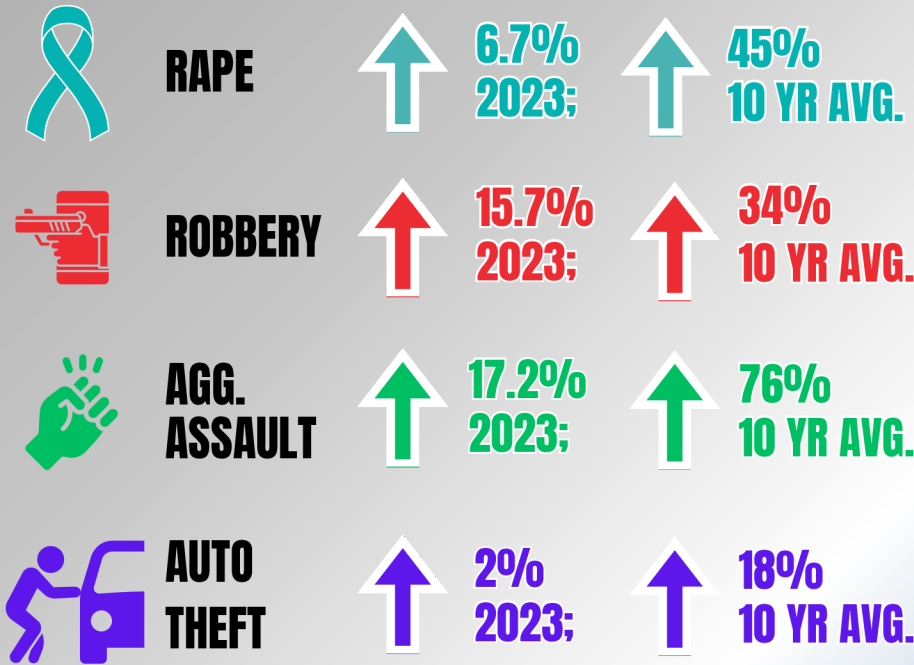

PSOA Public Safety Assessment

SUNNYVALE CRIME RISES STEADILY OVER LAST 10 YEARS*

GUN USE

GUNS & CRIME
Between 2022 and 2023, firearms used in robberies skyrocketed 70%, and firearms used in aggravated assaults rose by 58%

POLICE-FIRE CALLS FOR SERVICE INCREASING**

POLICE RESPONSE TIMES INCREASE SIGNIFICANTLY

2020/2021 - 2022/2023

RESPONSE TO EMERGENCIES
19.8%

RESPONSE TO URGENT EVENTS
20.8%

*Crime data: <https://openjustice.doj.ca.gov/exploration/crime-statistics/crimes-clearances>
**City of Sunnyvale 2024/2025 Preliminary Budget, pg 445.