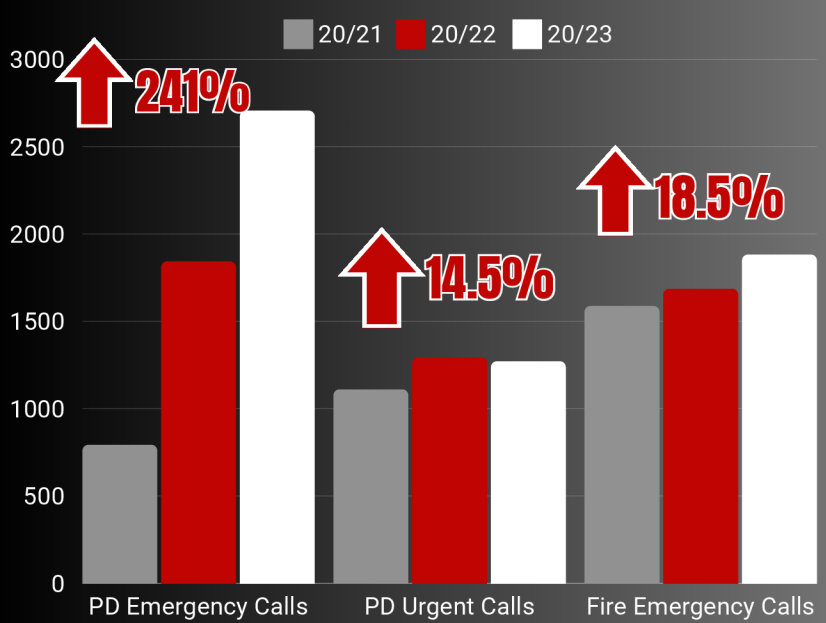

PSOA Public Safety Assessment

SUNNYVALE CRIME RISES STEADILY OVER LAST 10 YEARS*

GUN USE

GUNS & CRIME
Between 2022 and 2023, firearms used in robberies skyrocketed 70%, and firearms used in aggravated assaults rose by 58%

POLICE-FIRE CALLS FOR SERVICE INCREASING**

POLICE RESPONSE TIMES INCREASE SIGNIFICANTLY

2020/2021 - 2022/2023

RESPONSE TO EMERGENCIES
19.8%

RESPONSE TO URGENT EVENTS
20.8%

*Crime data: <https://openjustice.doj.ca.gov/exploration/crime-statistics/crimes-clearances>
**City of Sunnyvale 2024/2025 Preliminary Budget, pg 445.